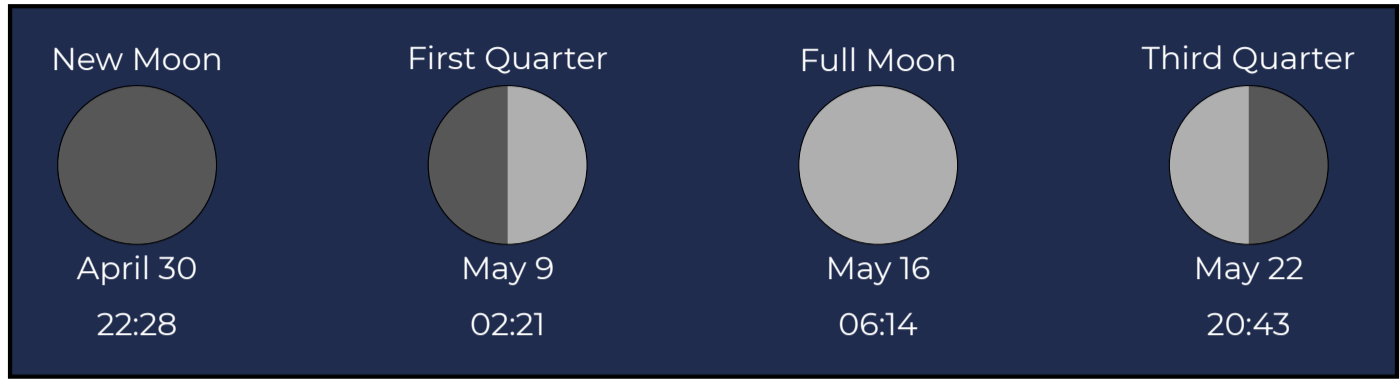

May 2022

							1
2	3	4	5	6	7	8	
9	10	11	12	13	14	15	
16	17	18	19	20	21	22	
23	24	25	26	27	28	29	
30	31